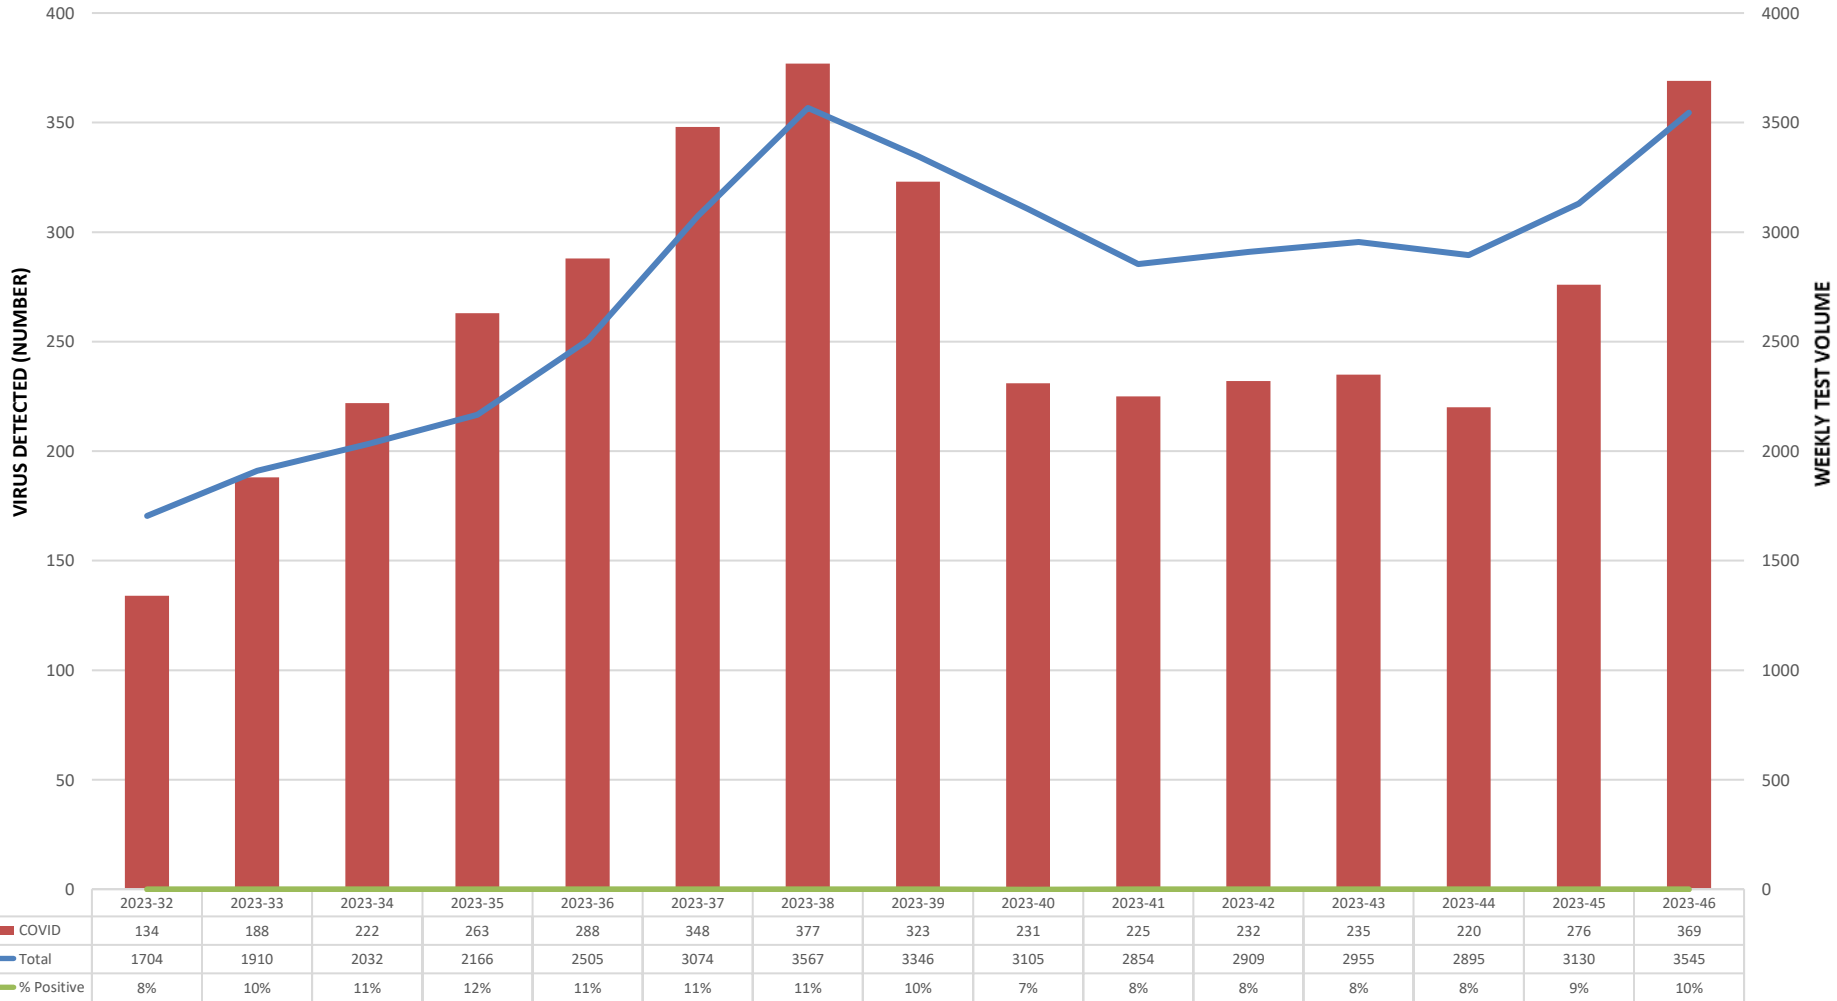

# Respiratory Virus Summary (2022-2023 Season)

*Week: 2023-46*

*Ending November 18, 2023*

**Beaumont**

# SARS-CoV-2