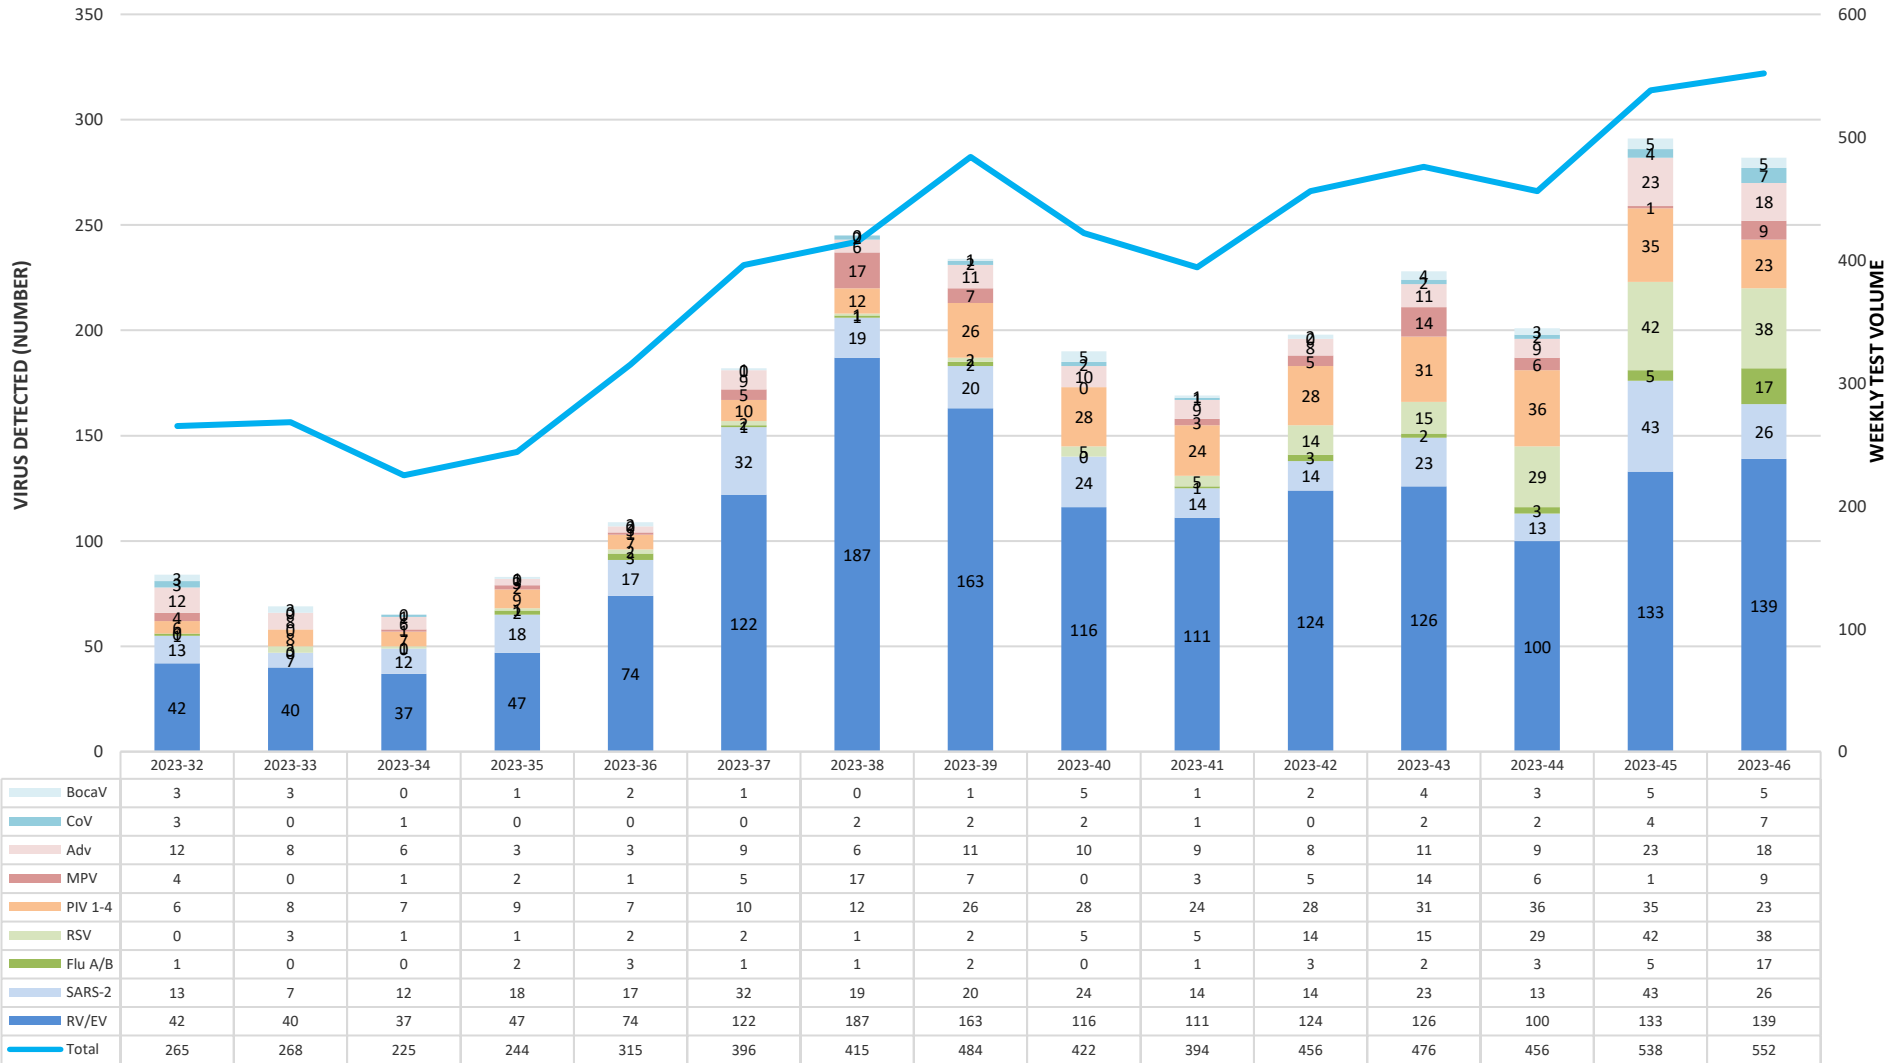

# Respiratory Virus Summary (2022-2023 Season)

*Week: 2023-46*

*Ending November 18, 2023*

**Beaumont**

# SARS-CoV-2

# Influenza & RSV

# Respiratory Virus Summary

Date	Week	COVID Pos	COVID %	Flu Pos	Flu %	RSV Pos	RSV %
6-Aug	32	147	7.5%	8	0.5%	1	0.1%
13-Aug	33	195	9.0%	7	0.4%	8	0.4%
20-Aug	34	234	10.4%	13	0.7%	2	0.1%
27-Aug	35	281	11.7%	21	1.1%	7	0.4%
3-Sep	36	305	10.8%	8	0.3%	10	0.4%
10-Sep	37	380	11.0%	7	0.2%	10	0.4%
17-Sep	38	396	9.9%	10	0.3%	17	0.5%
24-Sep	39	343	9.0%	12	0.4%	26	0.8%
1-Oct	40	255	7.2%	13	0.4%	28	0.9%
8-Oct	41	239	7.4%	10	0.3%	28	1.0%
15-Oct	42	246	7.3%	20	0.7%	62	2.1%
22-Oct	43	258	7.5%	14	0.5%	63	2.0%
29-Oct	44	233	7.0%	22	0.7%	122	3.9%
5-Nov	45	319	8.7%	44	1.3%	176	5.3%
12-Nov	46	395	9.6%	80	2.1%	236	6.3%