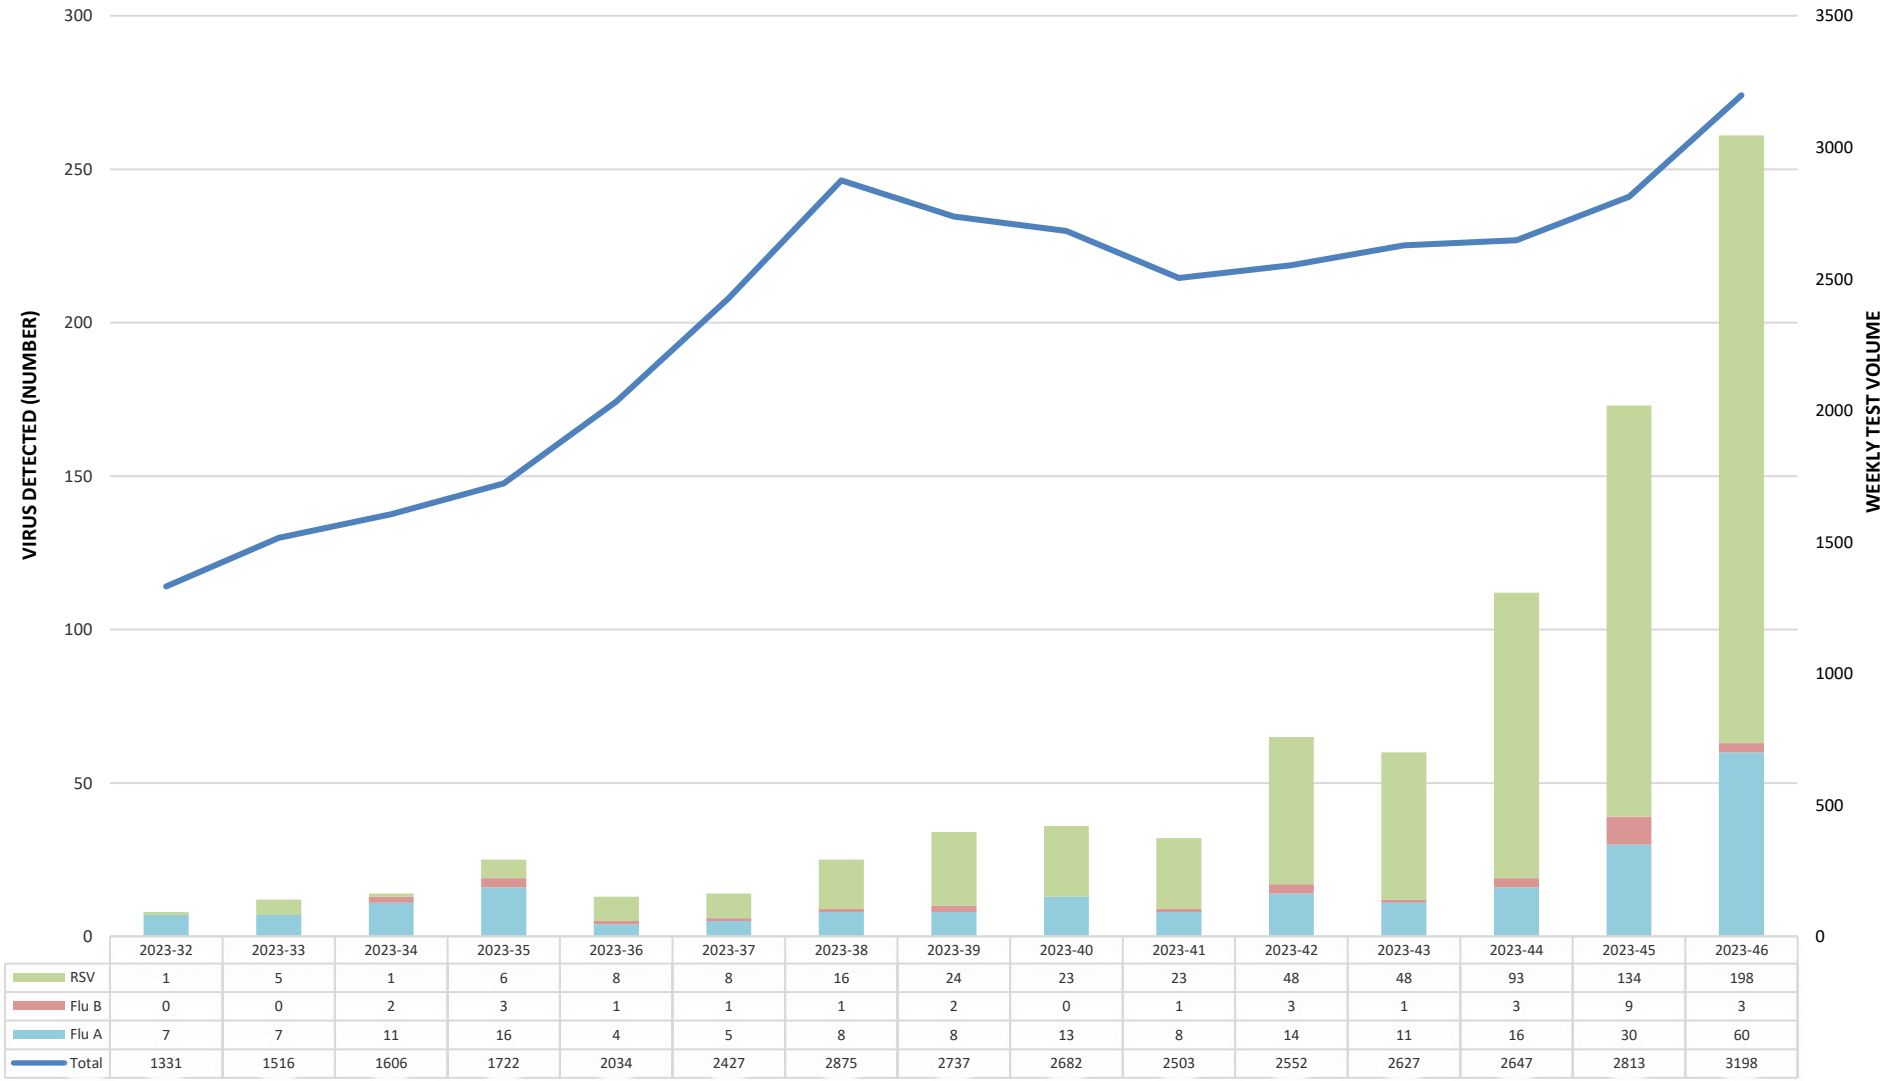

Influenza & RSV